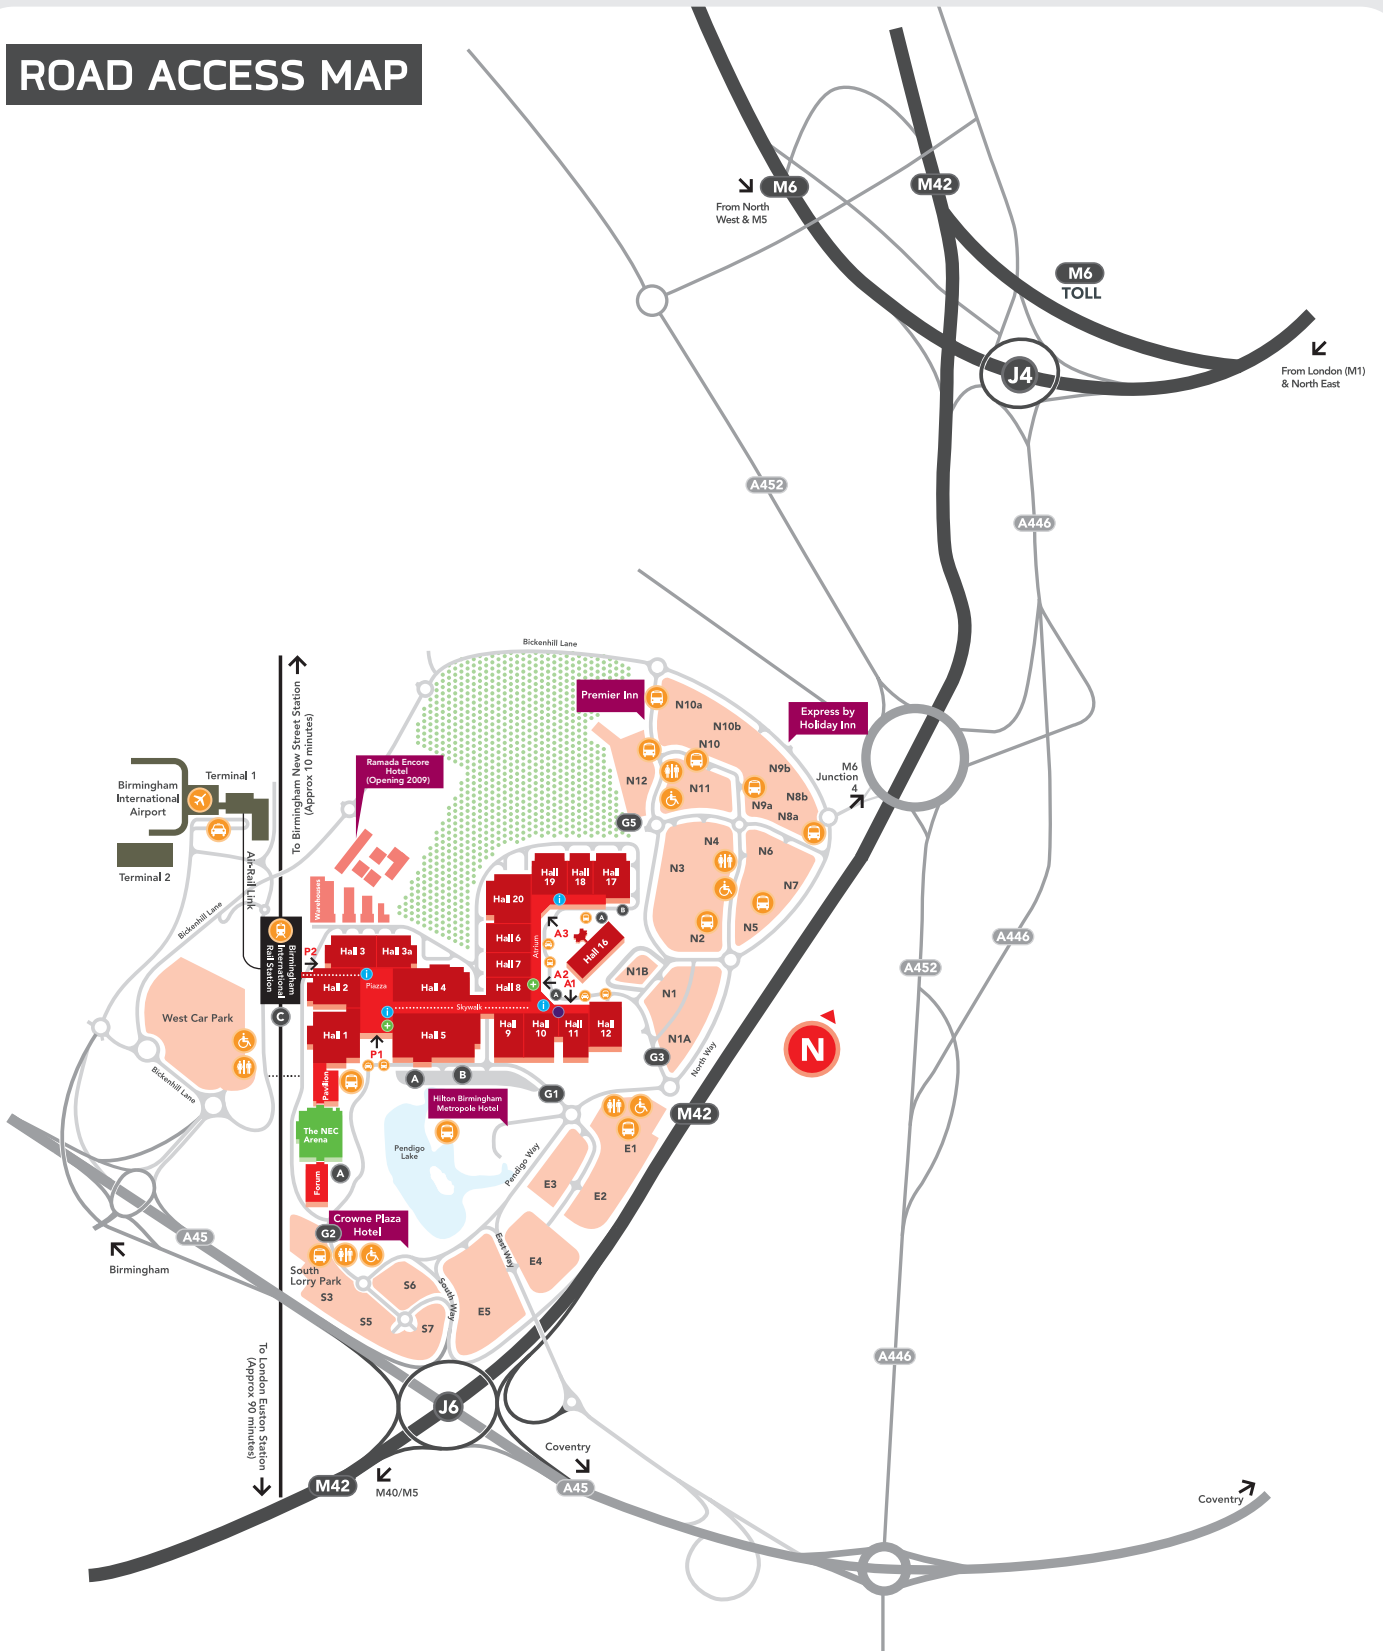

ROAD ACCESS MAP

P1/P2 Piazza Entrances

A1/A2/A3 Atrium Entrances

i Information Point – T 0121 780 4141

ITC International Trade Promotion Centre

+ Medical Centre

■ The NEC Woodland

■ Car Parks

South: S3-S7

East: E1-E5

North: N1-N12

West: West Car Park

A Disabled Parking

B Outdoor Exhibition Area

C West Midlands Bus Stop

G1 Gate

Taxi

Shuttle Bus to Halls

Toilets (Car Park)

Airport

Train

the nec
birmingham

the nec arena
birmingham

necgroup.co.uk