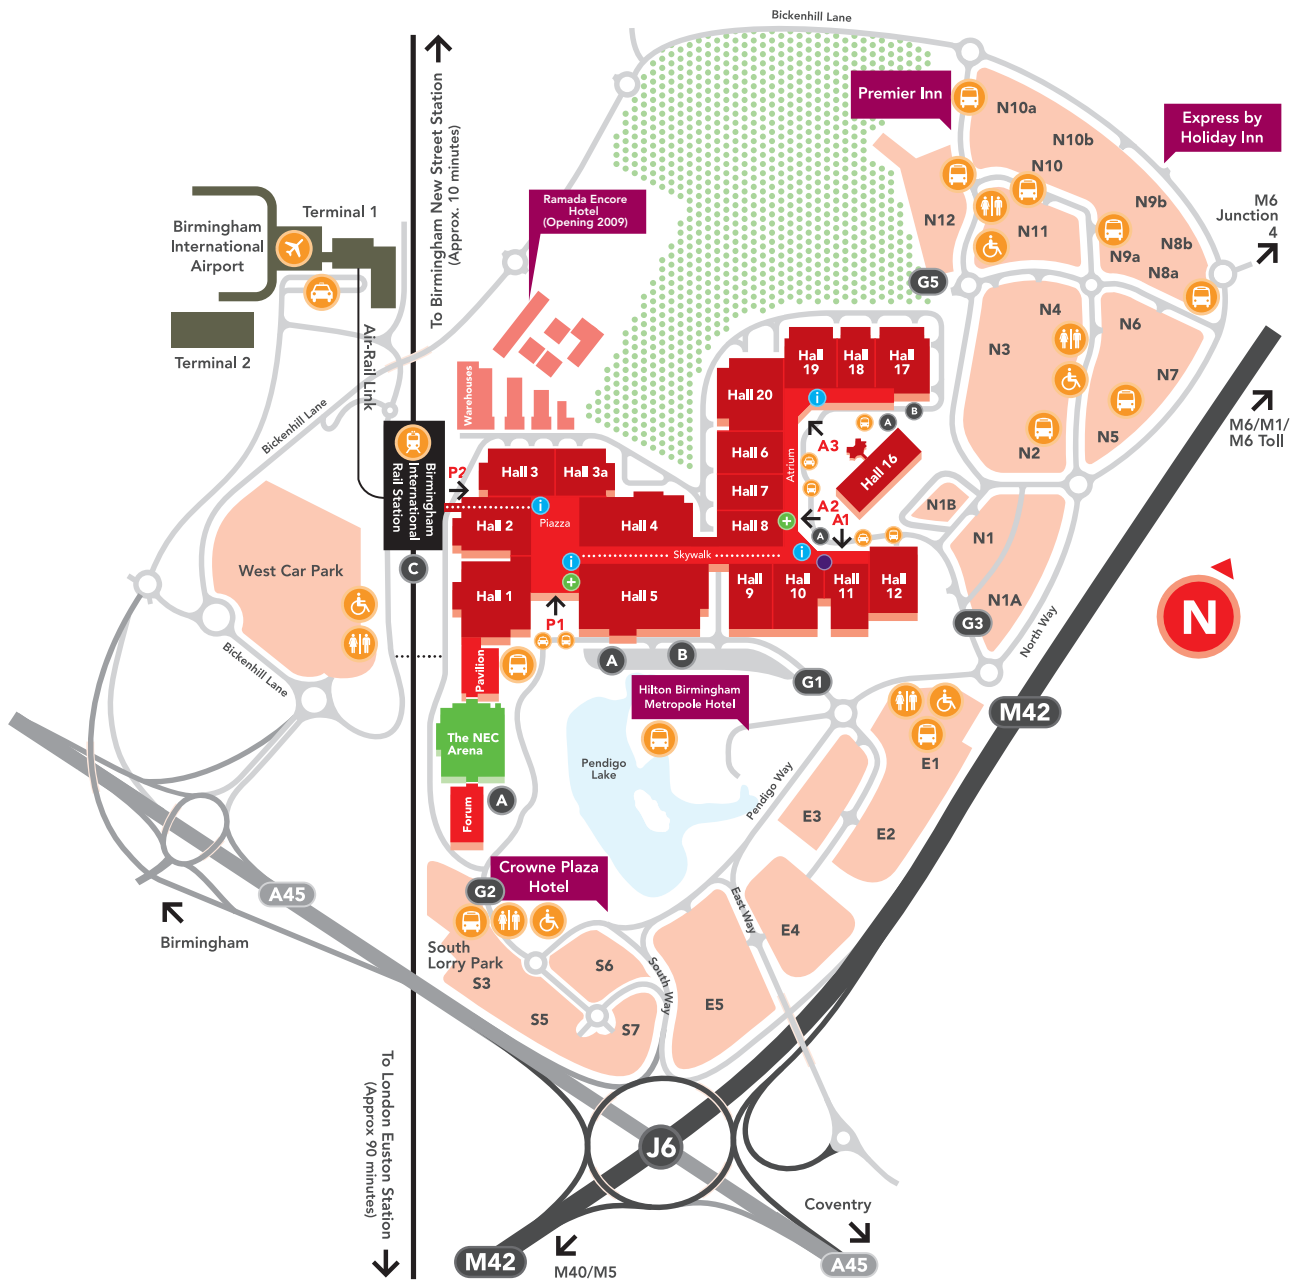

THE NEC SITE MAP

P1/P2 Piazza Entrances

A1/A2/A3 Atrium Entrances

i Information Point – T 0121 780 4141

ITPC International Trade Promotion Centre

+ Medical Centre

Woodland The NEC Woodland

Car Parks

South: S3-S7

East: E1-E5

North: N1-N12

West: West Car Park

A Disabled Parking

B Outdoor Exhibition Area

C West Midlands Bus Stop

G1 Gate

Taxi

Shuttle Bus to Halls

Toilets (Car Park)

Airport

Train

the nec
birmingham

the nec arena
birmingham

necgroup.co.uk